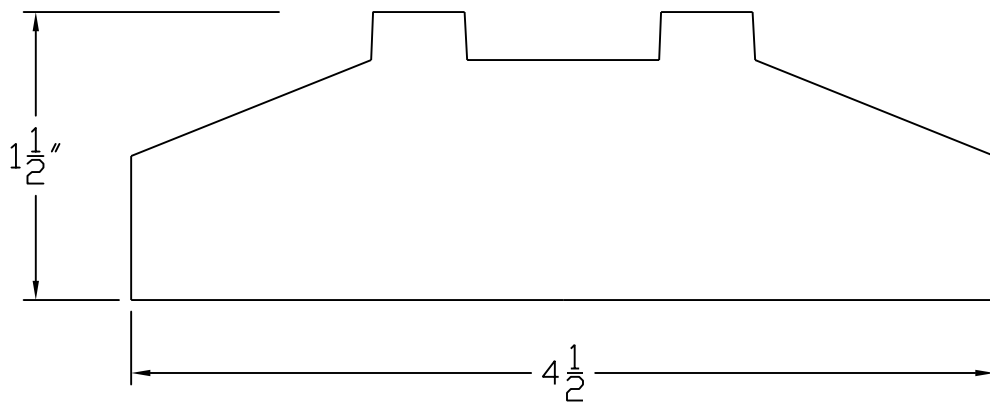

Creative Woodworking N.W., Inc.

1036 S.E. Taylor * Portland, Oregon 97214

Phone:(503) 230-9265 * Fax:(503) 232-9082

www.Creativewoodworkingnw.com

HDRL014

1 1/2" X 4 1/2"