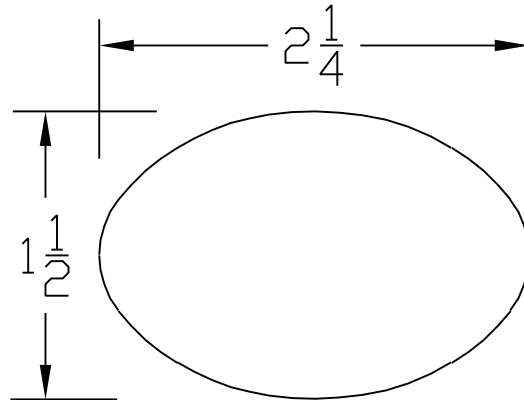

Creative Woodworking N.W., Inc.

1036 S.E. Taylor * Portland, Oregon 97214

Phone:(503) 230-9265 * Fax:(503) 232-9082

www.Creativewoodworkingnw.com

HDRL015

1 1/2" X 2 1/4"