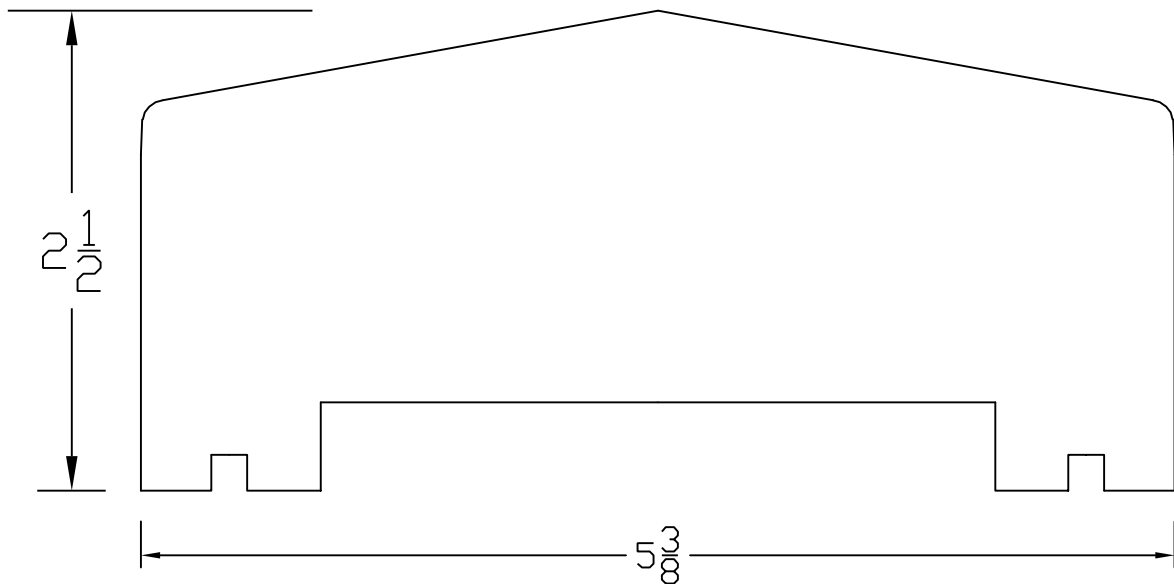

Creative Woodworking N.W., Inc.

1036 S.E. Taylor * Portland, Oregon 97214

Phone:(503) 230-9265 * Fax:(503) 232-9082

www.Creativewoodworkingnw.com

HDRL016

2 1/2" X 5 3/8"