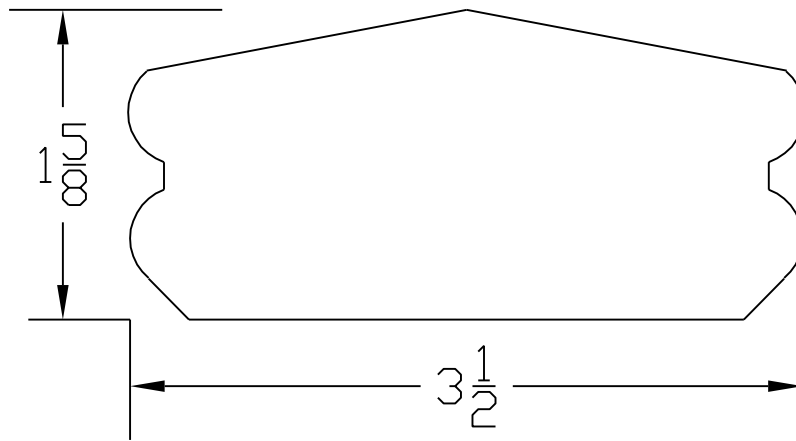

Creative Woodworking N.W., Inc.

1036 S.E. Taylor * Portland, Oregon 97214

Phone:(503) 230-9265 * Fax:(503) 232-9082

www.Creativewoodworkingnw.com

HDRL017

1 5/8" X 3 1/2"