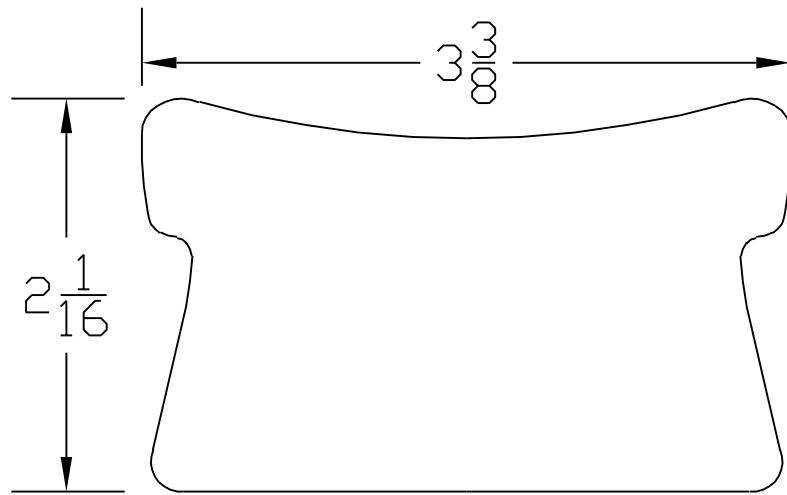

# Creative Woodworking N.W., Inc.

1036 S.E. Taylor \* Portland, Oregon 97214

Phone:(503) 230-9265 \* Fax:(503) 232-9082

www.Creativewoodworkingnw.com

HDRL018

2 1/16" X 3 3/8"