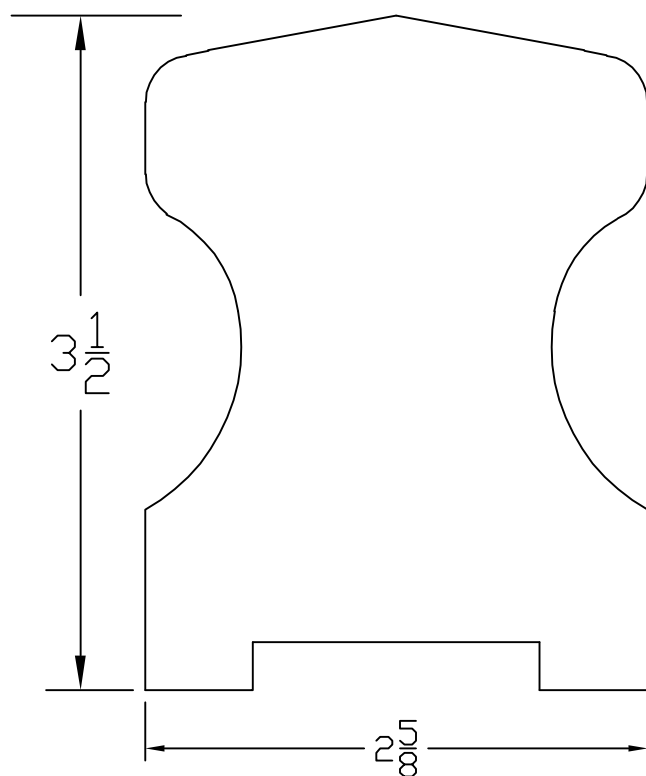

Creative Woodworking N.W., Inc.

1036 S.E. Taylor * Portland, Oregon 97214
Phone:(503) 230-9265 * Fax:(503) 232-9082
www.Creativewoodworkingnw.com

HDRL020

$3\frac{1}{2}$ " x $2\frac{5}{8}$ "