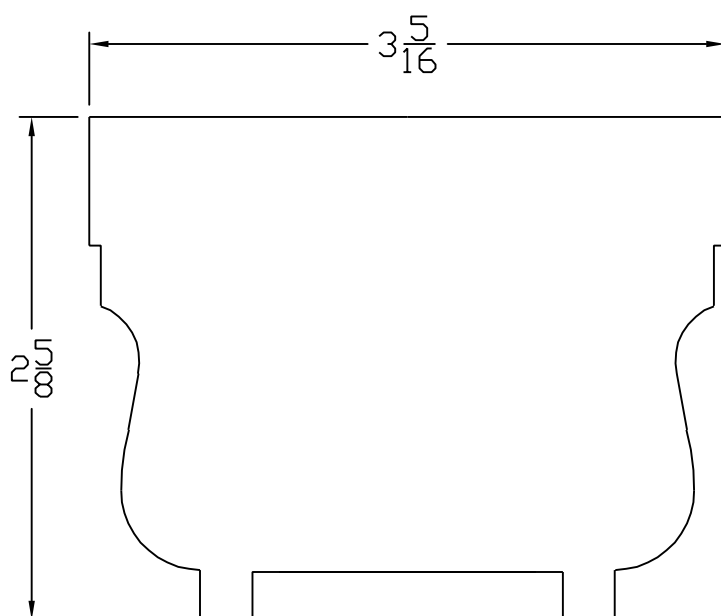

# Creative Woodworking N.W., Inc.

1036 S.E. Taylor \* Portland, Oregon 97214  
Phone:(503) 230-9265 \* Fax:(503) 232-9082  
www.Creativewoodworkingnw.com

HDRL021

$2\frac{5}{8}$ " X  $3\frac{5}{16}$ "