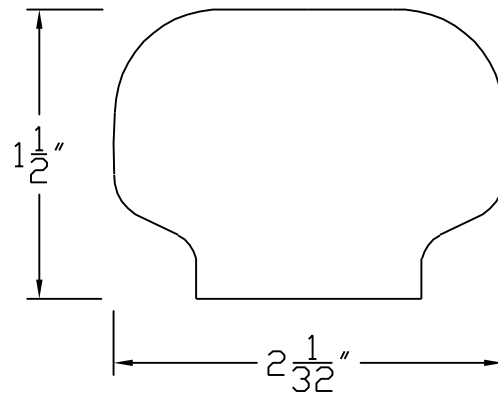

Creative Woodworking N.W., Inc.

1036 S.E. Taylor * Portland, Oregon 97214

Phone:(503) 230-9265 * Fax:(503) 232-9082

www.Creativewoodworkingnw.com

HDRL022

1 1/2" X 2 1/32"