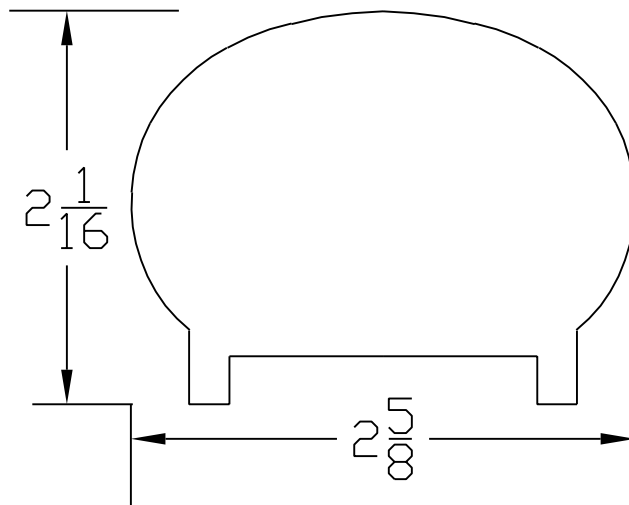

# Creative Woodworking N.W., Inc.

1036 S.E. Taylor \* Portland, Oregon 97214

Phone:(503) 230-9265 \* Fax:(503) 232-9082

[www.Creativewoodworkingnw.com](http://www.Creativewoodworkingnw.com)

HDRL023

$2\frac{1}{16}'' \times 2\frac{5}{8}''$