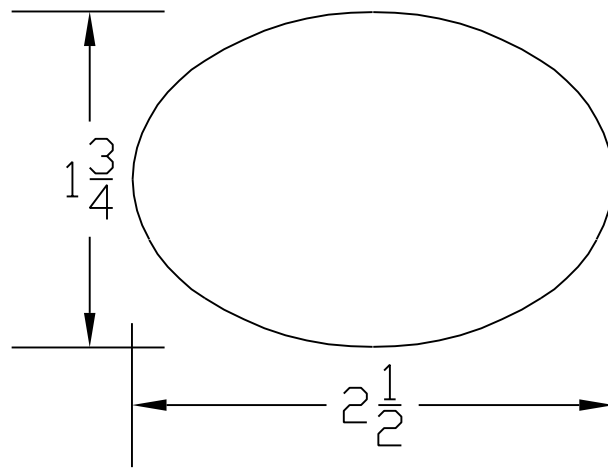

# Creative Woodworking N.W., Inc.

1036 S.E. Taylor \* Portland, Oregon 97214

Phone:(503) 230-9265 \* Fax:(503) 232-9082

[www.Creativewoodworkingnw.com](http://www.Creativewoodworkingnw.com)

HDRL024

1 3/4" X 2 1/2"