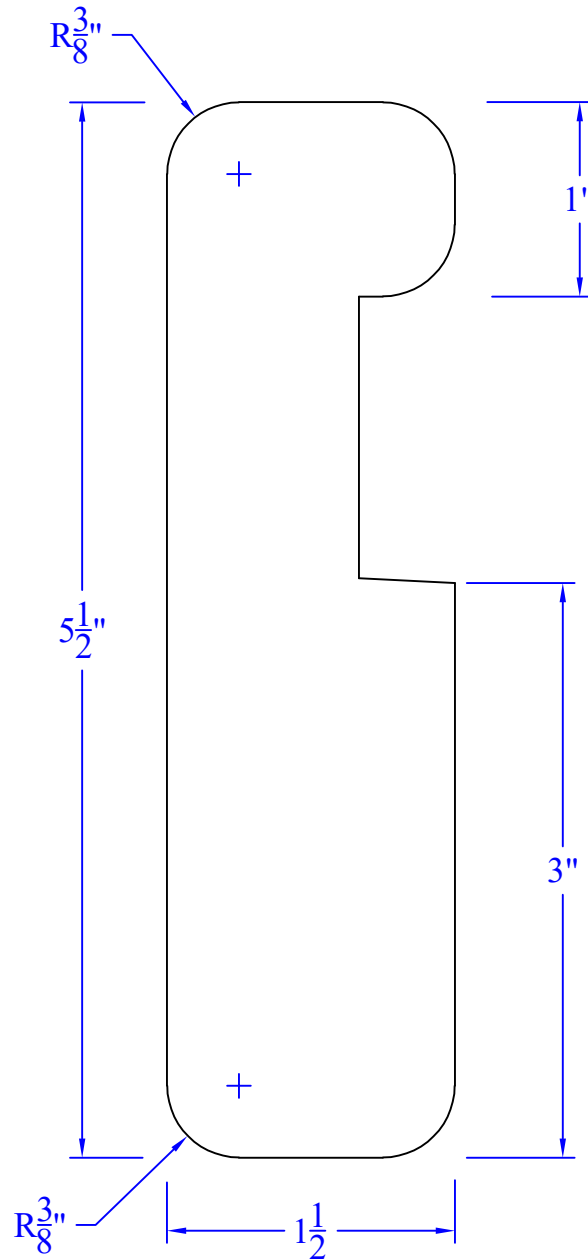

Creative Woodworking N.W., Inc.

1036 S.E. Taylor * Portland, Oregon 97214
Phone:(503) 230-9265 * Fax:(503) 232-9082
www.Creativewoodworkingnw.com

HDRL027

1-1/2" x 5-1/2"