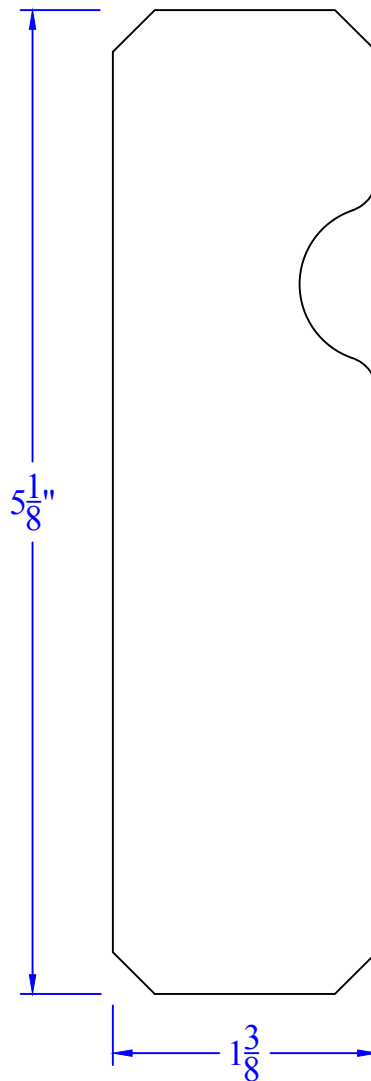

Creative Woodworking N.W., Inc.

1036 S.E. Taylor * Portland, Oregon 97214
Phone:(503) 230-9265 * Fax:(503) 232-9082
www.Creativewoodworkingnw.com

HDRL028
1-3/8" x 5-1/8"