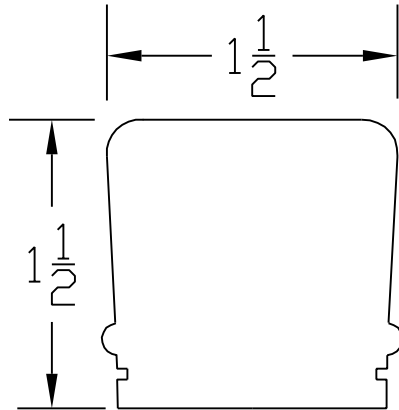

# Creative Woodworking N.W., Inc.

1036 S.E. Taylor \* Portland, Oregon 97214

Phone:(503) 230-9265 \* Fax:(503) 232-9082

[www.Creativewoodworkingnw.com](http://www.Creativewoodworkingnw.com)

HDRL029

1 1/2" X 1 1/2"