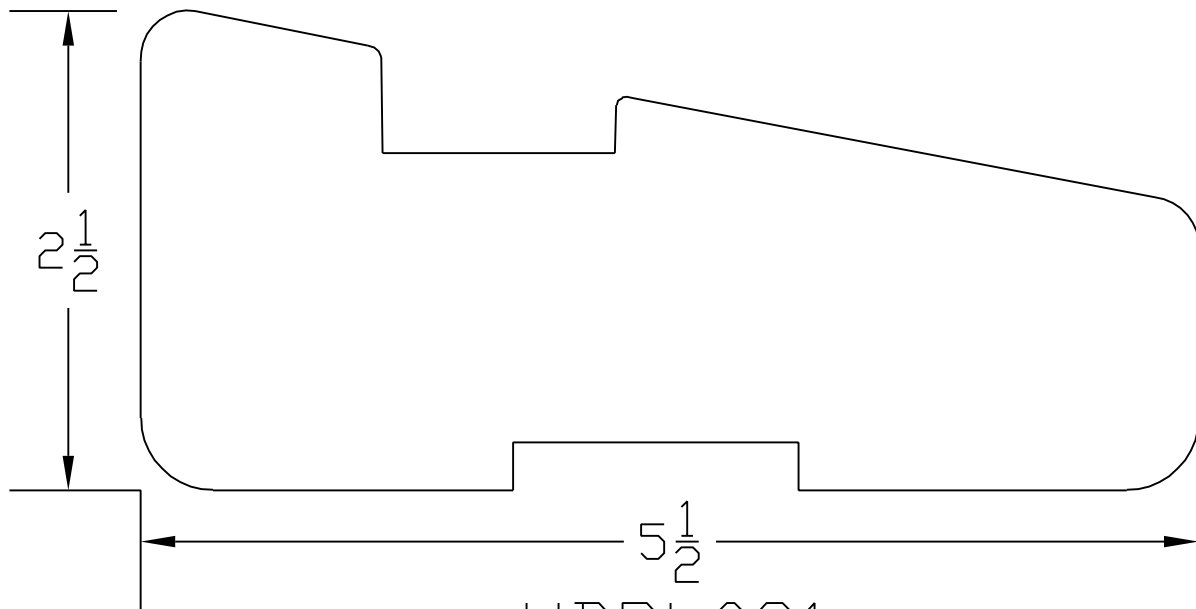

Creative Woodworking N.W., Inc.

1036 S.E. Taylor * Portland, Oregon 97214

Phone:(503) 230-9265 * Fax:(503) 232-9082

www.Creativewoodworkingnw.com

HDRL031

2 1/2" X 5 1/2"