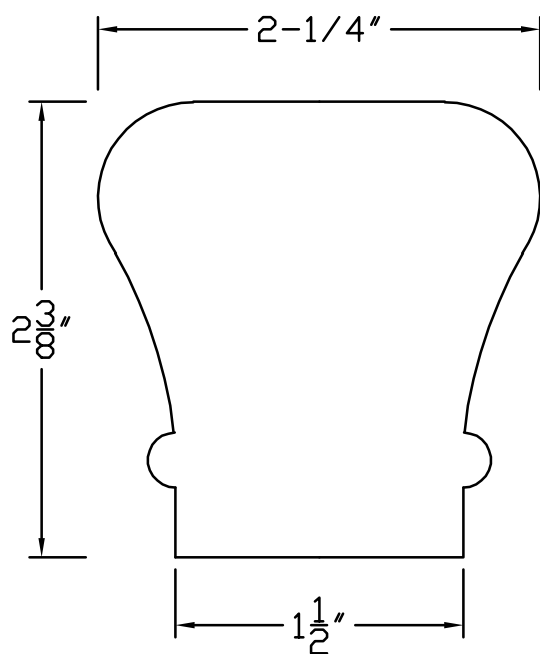

# Creative Woodworking N.W., Inc.

1036 S.E. Taylor \* Portland, Oregon 97214  
Phone:(503) 230-9265 \* Fax:(503) 232-9082  
www.Creativewoodworkingnw.com

HDRL033

2 3/8" X 2 1/4"