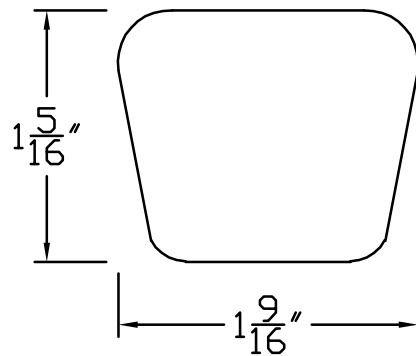

Creative Woodworking N.W., Inc.

1036 S.E. Taylor * Portland, Oregon 97214

Phone:(503) 230-9265 * Fax:(503) 232-9082

www.Creativewoodworkingnw.com

HDRL035

1 5/16" X 1 9/16"