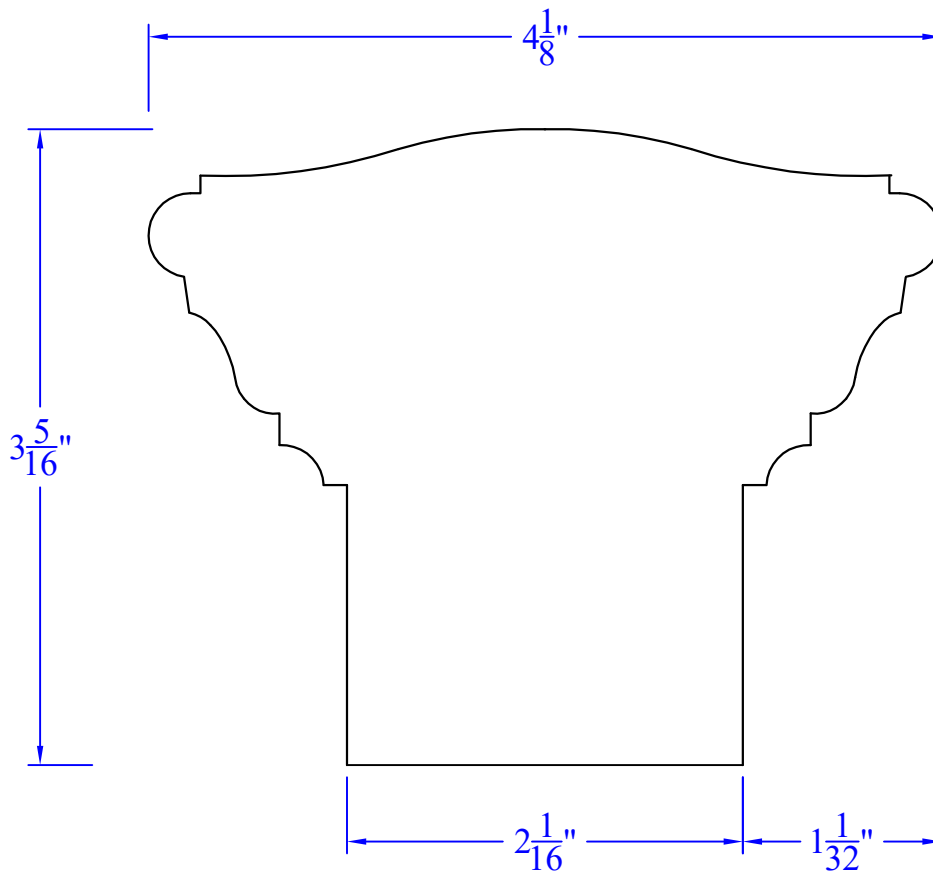

Creative Woodworking N.W., Inc.

1036 S.E. Taylor * Portland, Oregon 97214
Phone:(503) 230-9265 * Fax:(503) 232-9082
www.Creativewoodworkingnw.com

HDRL036
3-5/16 x 4-1/8"