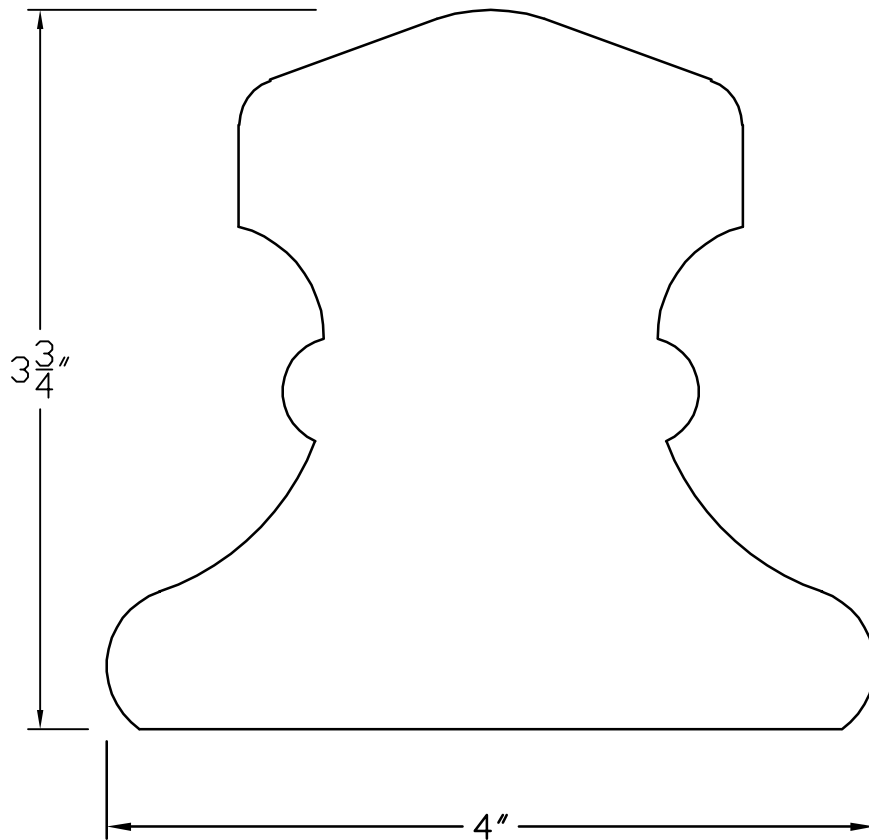

# Creative Woodworking N.W., Inc.

1036 S.E. Taylor \* Portland, Oregon 97214

Phone:(503) 230-9265 \* Fax:(503) 232-9082

[www.Creativewoodworkingnw.com](http://www.Creativewoodworkingnw.com)

HDRL037

3 3/4" X 4"