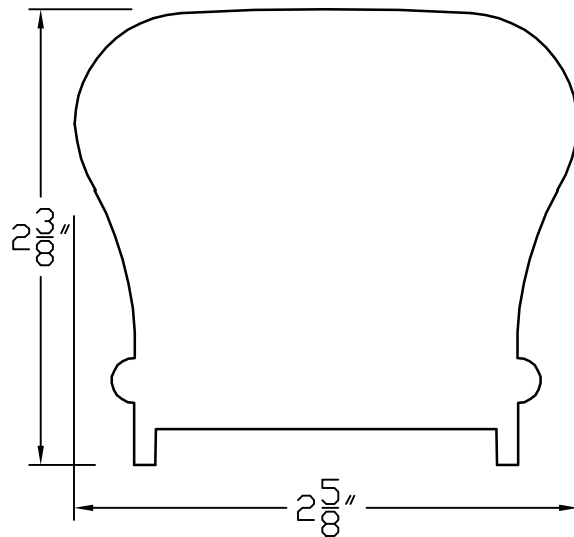

# Creative Woodworking N.W., Inc.

1036 S.E. Taylor \* Portland, Oregon 97214

Phone:(503) 230-9265 \* Fax:(503) 232-9082

[www.Creativewoodworkingnw.com](http://www.Creativewoodworkingnw.com)

HDRL038

2 3/8" X 2 5/8"