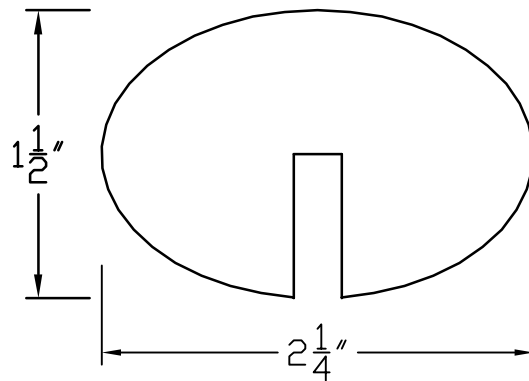

Creative Woodworking N.W., Inc.

1036 S.E. Taylor * Portland, Oregon 97214

Phone:(503) 230-9265 * Fax:(503) 232-9082

www.Creativewoodworkingnw.com

HDRL039

1 1/2" X 2 1/4"