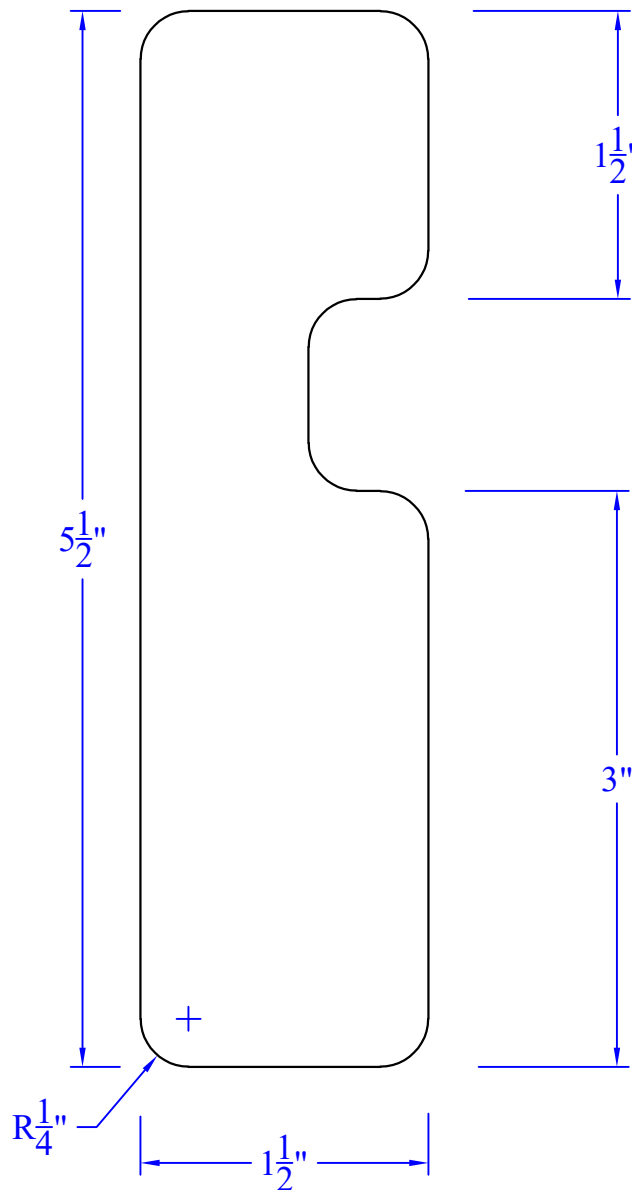

Creative Woodworking N.W., Inc.

1036 S.E. Taylor * Portland, Oregon 97214
Phone:(503) 230-9265 * Fax:(503) 232-9082
www.Creativewoodworkingnw.com

HDRL040
1-1/2" x 5-1/2"