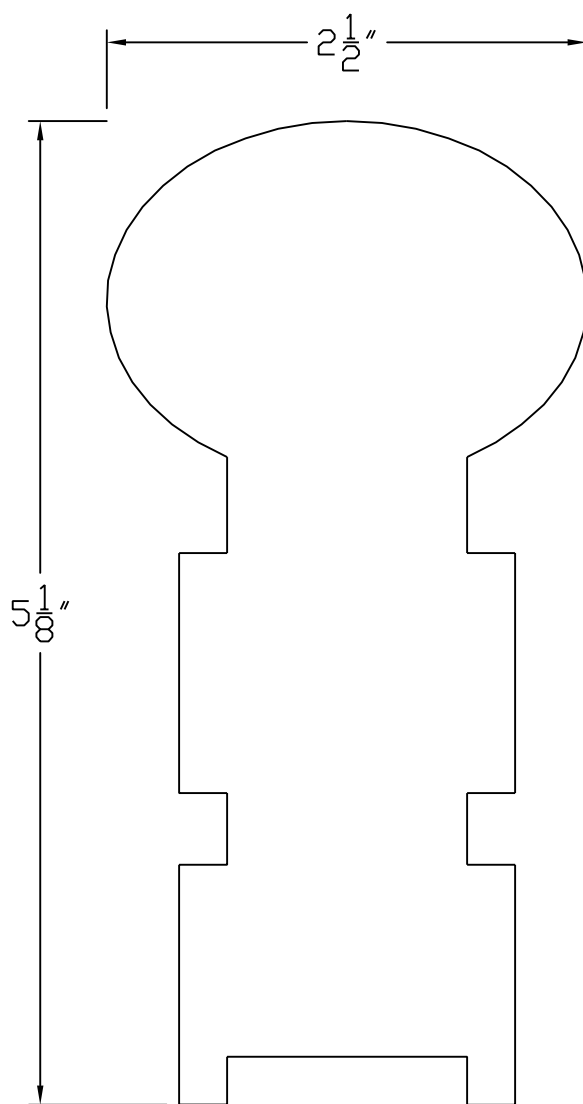

# Creative Woodworking N.W., Inc.

1036 S.E. Taylor \* Portland, Oregon 97214  
Phone:(503) 230-9265 \* Fax:(503) 232-9082  
www.Creativewoodworkingnw.com

HDRLO41  
2 1/2" X 5 1/8"