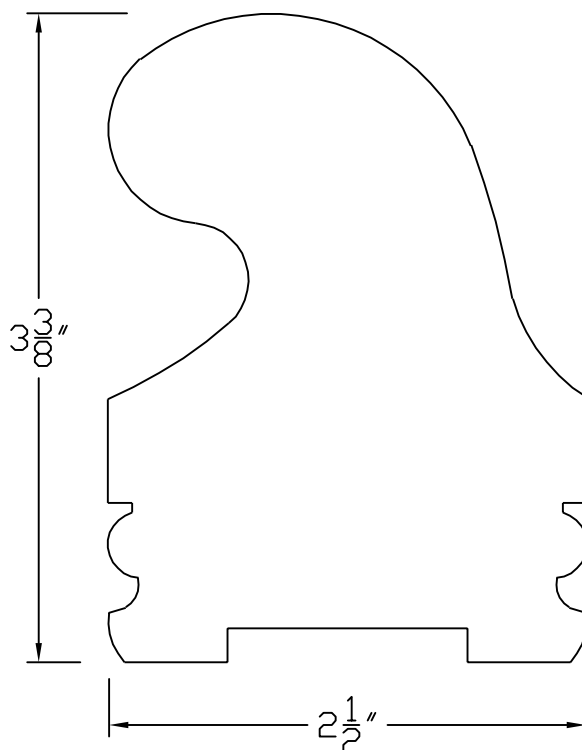

# Creative Woodworking N.W., Inc.

1036 S.E. Taylor \* Portland, Oregon 97214  
Phone:(503) 230-9265 \* Fax:(503) 232-9082  
www.Creativewoodworkingnw.com

HDRL042

2 1/2" X 3 3/8"