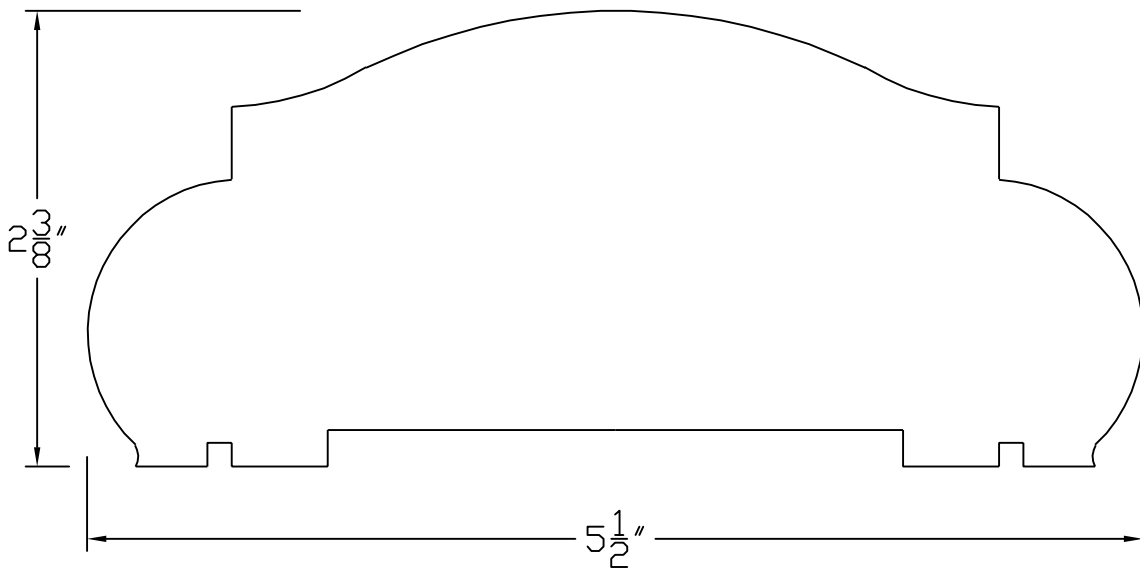

Creative Woodworking N.W., Inc.

1036 S.E. Taylor * Portland, Oregon 97214

Phone:(503) 230-9265 * Fax:(503) 232-9082

www.Creativewoodworkingnw.com

HDRL043

2-3/8" x 5-1/2"