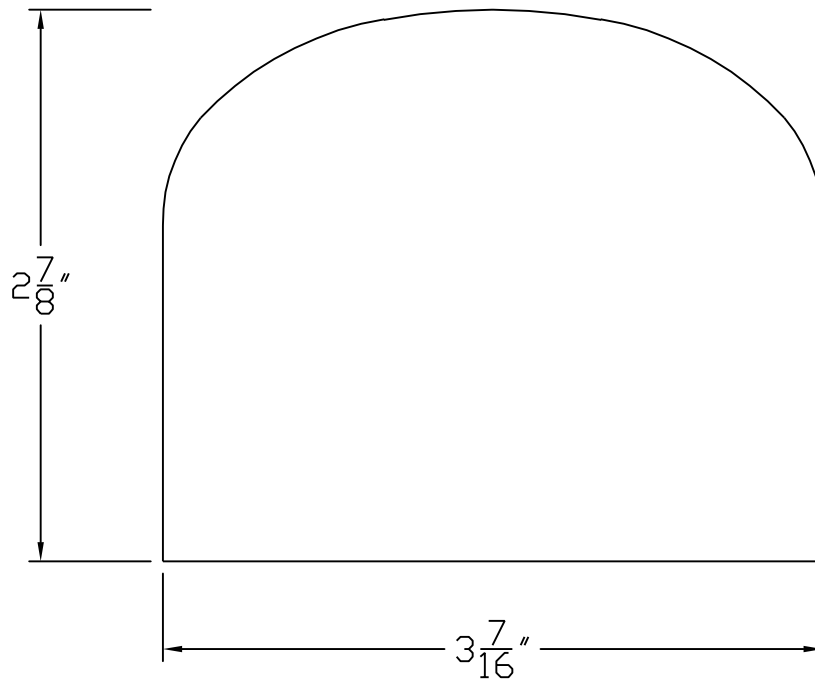

# Creative Woodworking N.W., Inc.

1036 S.E. Taylor \* Portland, Oregon 97214

Phone:(503) 230-9265 \* Fax:(503) 232-9082

[www.Creativewoodworkingnw.com](http://www.Creativewoodworkingnw.com)

HDRL045

$2\frac{7}{8}$ " X  $3\frac{7}{16}$ "