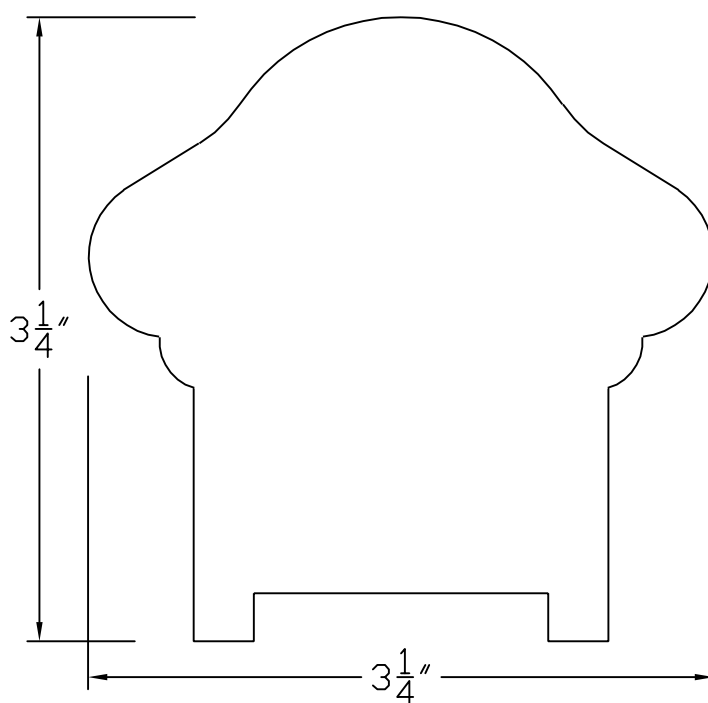

# Creative Woodworking N.W., Inc.

1036 S.E. Taylor \* Portland, Oregon 97214  
Phone:(503) 230-9265 \* Fax:(503) 232-9082  
www.Creativewoodworkingnw.com

HDRL046

3 1/4" X 3 1/4"