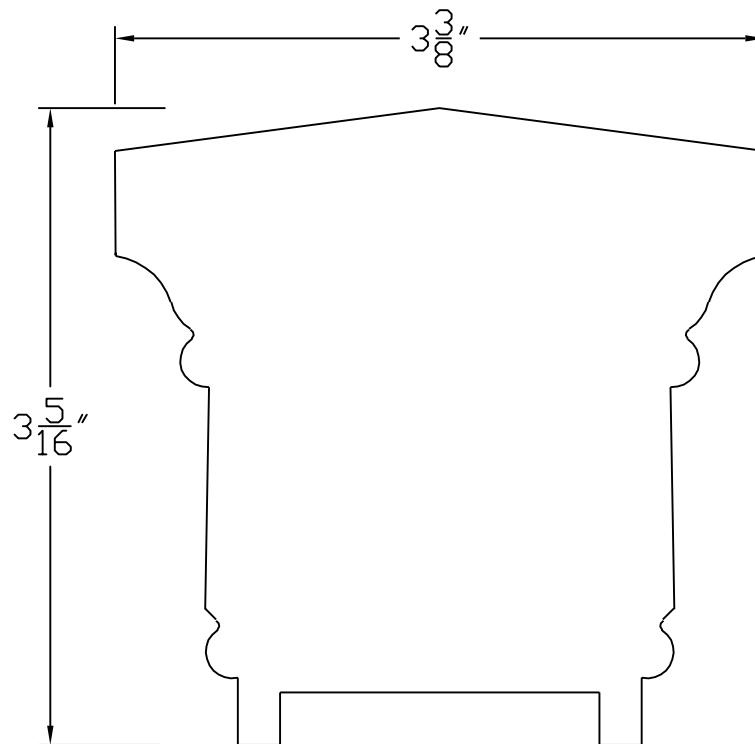

Creative Woodworking N.W., Inc.

1036 S.E. Taylor * Portland, Oregon 97214

Phone:(503) 230-9265 * Fax:(503) 232-9082

www.Creativewoodworkingnw.com

HDRL047

$3\frac{5}{16}$ " X $3\frac{3}{8}$ "