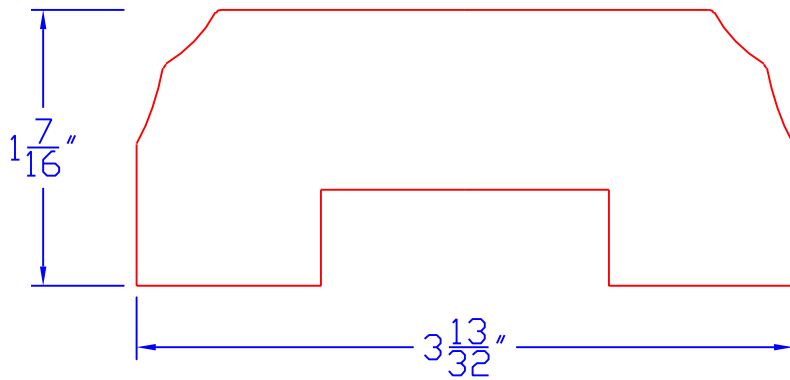

# Creative Woodworking N.W., Inc.

1036 S.E. Taylor \* Portland, Oregon 97214

Phone:(503) 230-9265 \* Fax:(503) 232-9082

www.Creativewoodworkingnw.com

HDRL048

1 7/16" X 3 13/32"