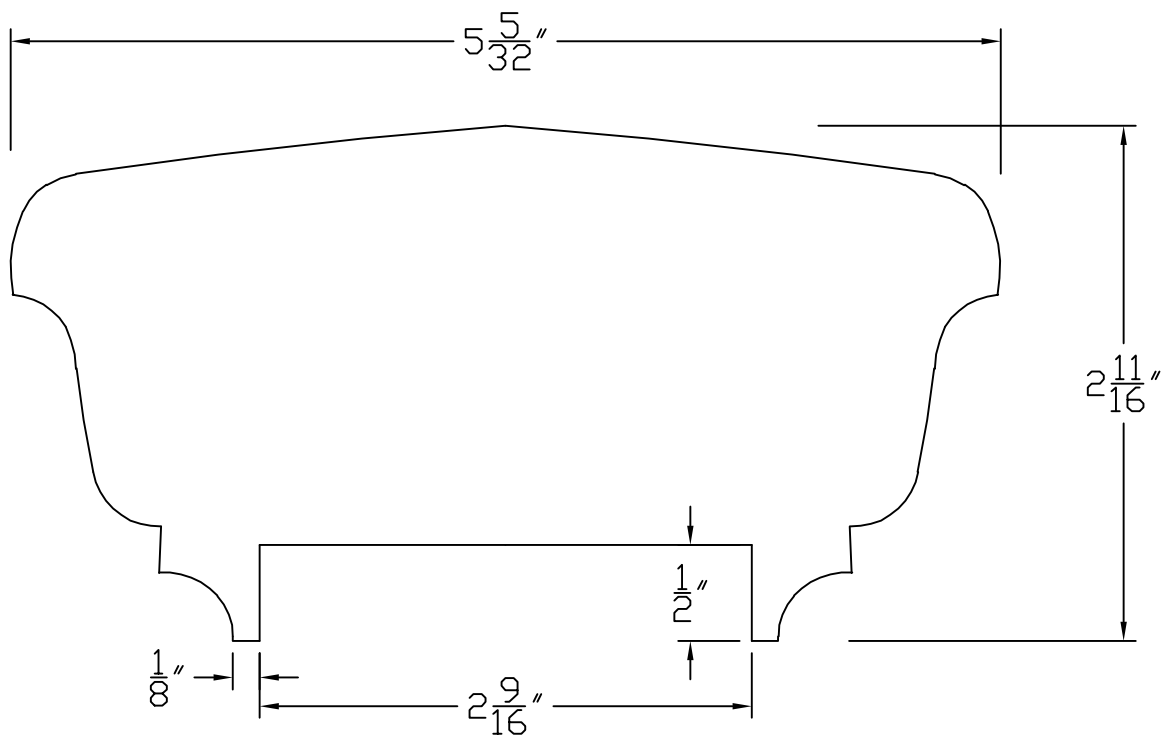

Creative Woodworking N.W., Inc.

1036 S.E. Taylor * Portland, Oregon 97214

Phone:(503) 230-9265 * Fax:(503) 232-9082

www.Creativewoodworkingnw.com

HDRL050

2 11/16" X 5 5/32"