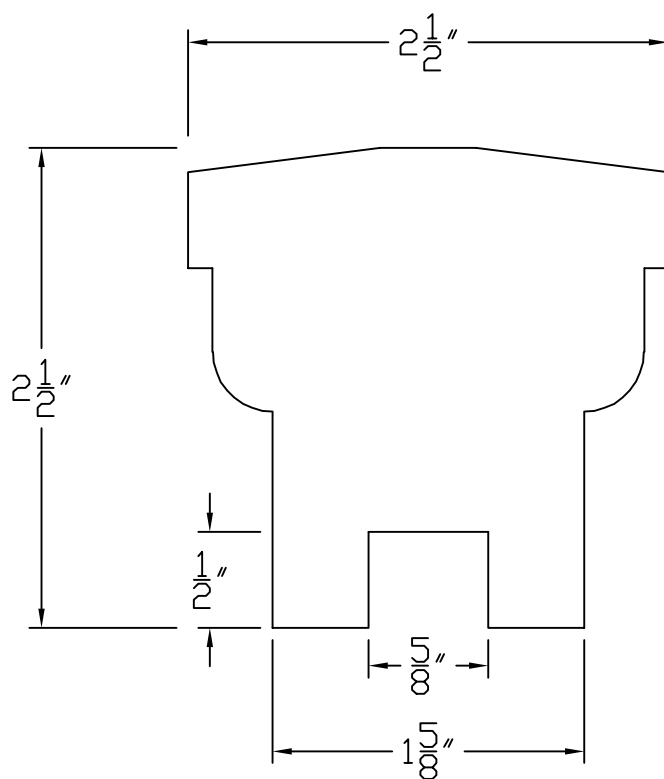

Creative Woodworking N.W., Inc.

1036 S.E. Taylor * Portland, Oregon 97214
Phone:(503) 230-9265 * Fax:(503) 232-9082
www.Creativewoodworkingnw.com

HDRL051
2 1/2 x 2 1/2