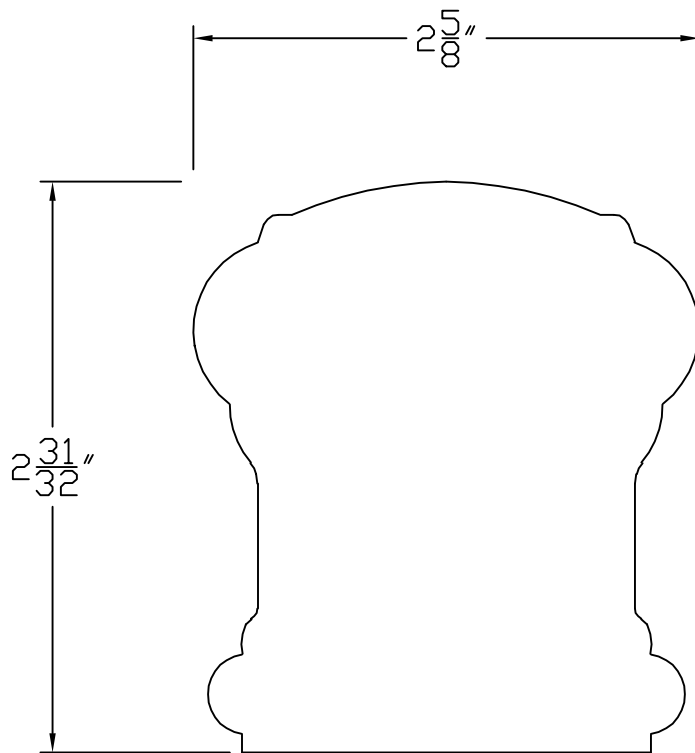

Creative Woodworking N.W., Inc.

1036 S.E. Taylor * Portland, Oregon 97214

Phone:(503) 230-9265 * Fax:(503) 232-9082

www.Creativewoodworkingnw.com

HDRL052

$2\frac{5}{8} \times 2\frac{31}{32}$