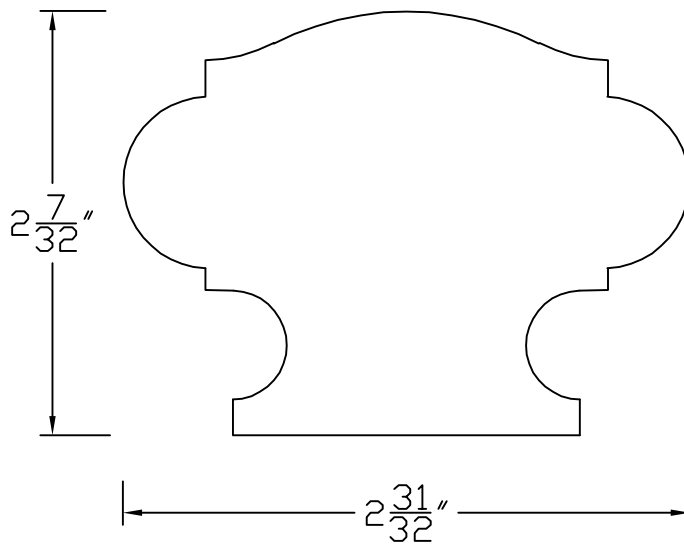

Creative Woodworking N.W., Inc.

1036 S.E. Taylor * Portland, Oregon 97214

Phone:(503) 230-9265 * Fax:(503) 232-9082

www.Creativewoodworkingnw.com

HDRL053

$2\frac{7}{32}$ " x $2\frac{31}{32}$ "