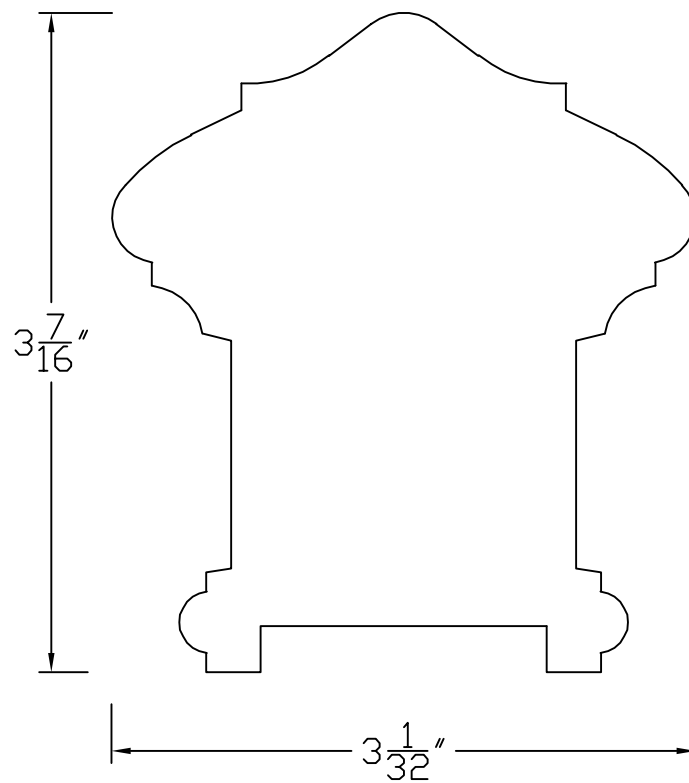

# Creative Woodworking N.W., Inc.

1036 S.E. Taylor \* Portland, Oregon 97214

Phone:(503) 230-9265 \* Fax:(503) 232-9082

[www.Creativewoodworkingnw.com](http://www.Creativewoodworkingnw.com)

HDRL054

$3\frac{7}{16}$ "  $\times$   $3\frac{1}{32}$ "