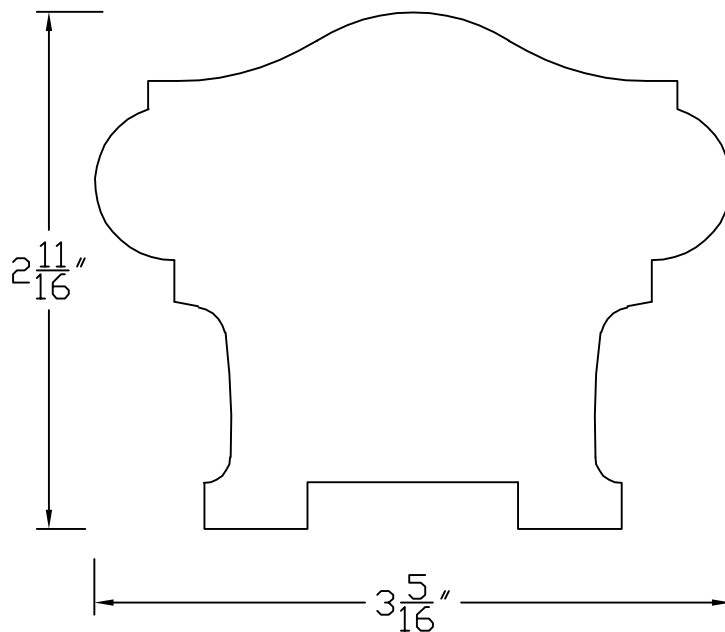

Creative Woodworking N.W., Inc.

1036 S.E. Taylor * Portland, Oregon 97214

Phone:(503) 230-9265 * Fax:(503) 232-9082

www.Creativewoodworkingnw.com

HDRL055

$2\frac{11}{16}$ " x $3\frac{5}{16}$ "