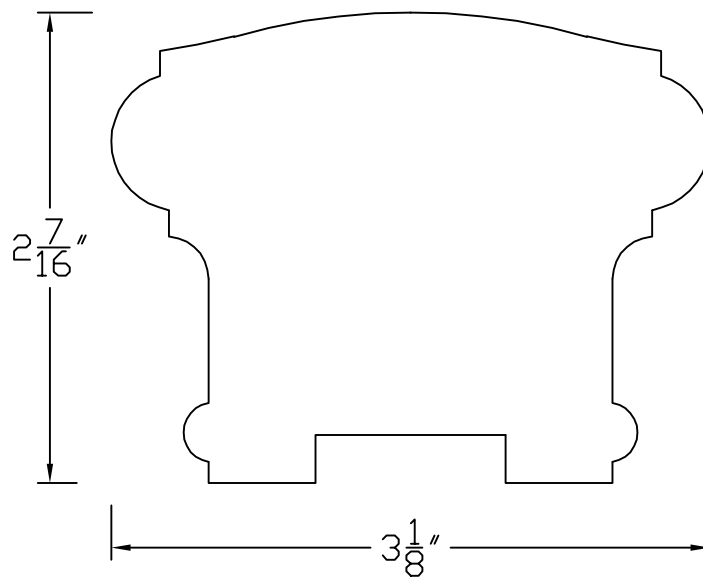

Creative Woodworking N.W., Inc.

1036 S.E. Taylor * Portland, Oregon 97214

Phone:(503) 230-9265 * Fax:(503) 232-9082

www.Creativewoodworkingnw.com

HDRL056

$2\frac{7}{16}$ " \times $3\frac{1}{8}$ "