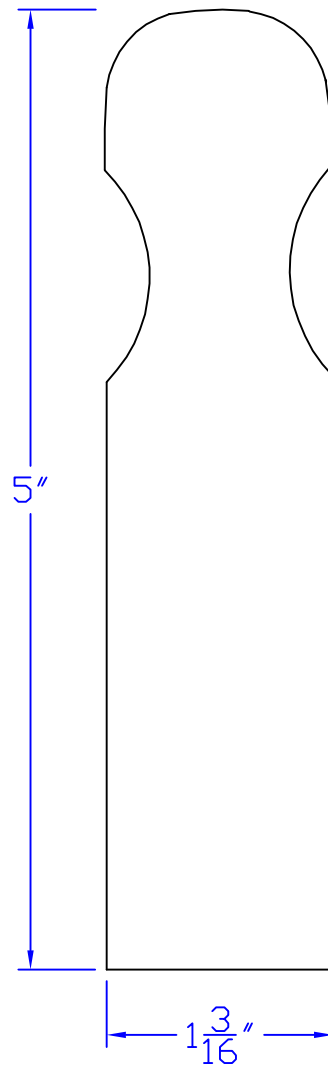

Creative Woodworking N.W., Inc.

1036 S.E. Taylor * Portland, Oregon 97214

Phone:(503) 230-9265 * Fax:(503) 232-9082

www.Creativewoodworkingnw.com

HDRL060

1-3/16" x 5"