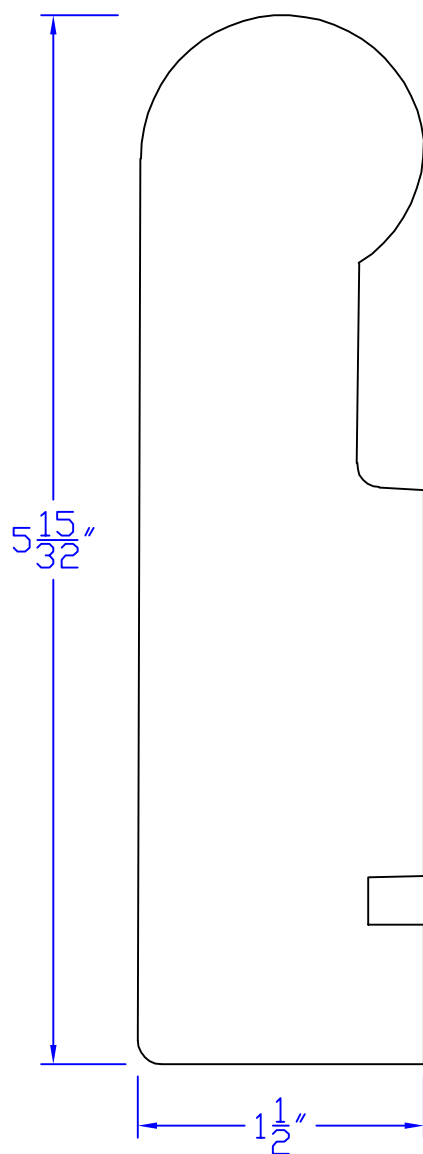

Creative Woodworking N.W., Inc.

1036 S.E. Taylor * Portland, Oregon 97214
Phone:(503) 230-9265 * Fax:(503) 232-9082
www.Creativewoodworkingnw.com

HDRL061

$1-1/2"$ x $5-15/32"$