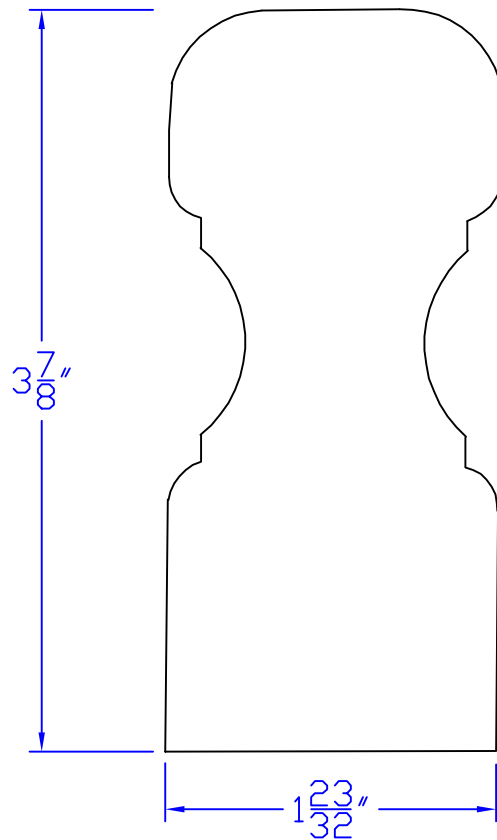

Creative Woodworking N.W., Inc.

1036 S.E. Taylor * Portland, Oregon 97214

Phone:(503) 230-9265 * Fax:(503) 232-9082

www.Creativewoodworkingnw.com

HDRL062

$1\text{-}\frac{23}{32}\text{"}$ x $3\text{-}\frac{7}{8}\text{"}$