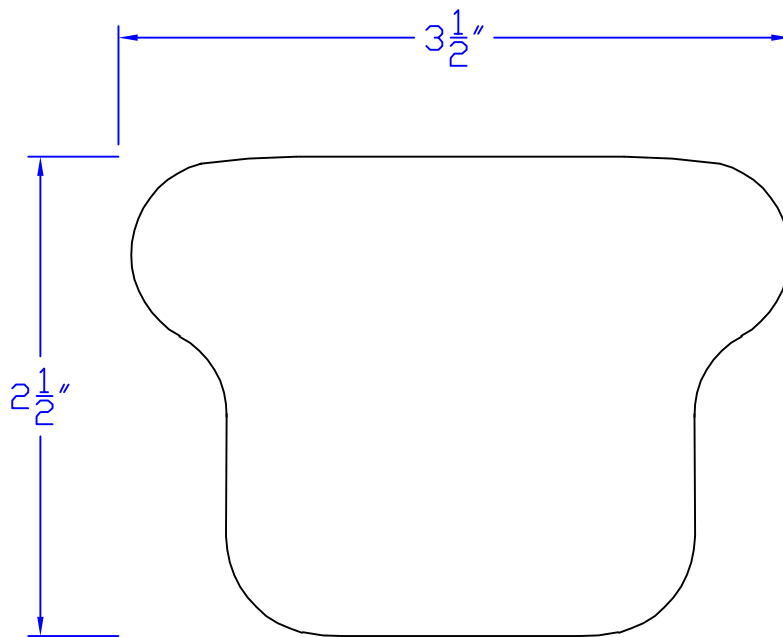

Creative Woodworking N.W., Inc.

1036 S.E. Taylor * Portland, Oregon 97214

Phone:(503) 230-9265 * Fax:(503) 232-9082

www.Creativewoodworkingnw.com

HDRL064

2-1/2" x 3-1/2"