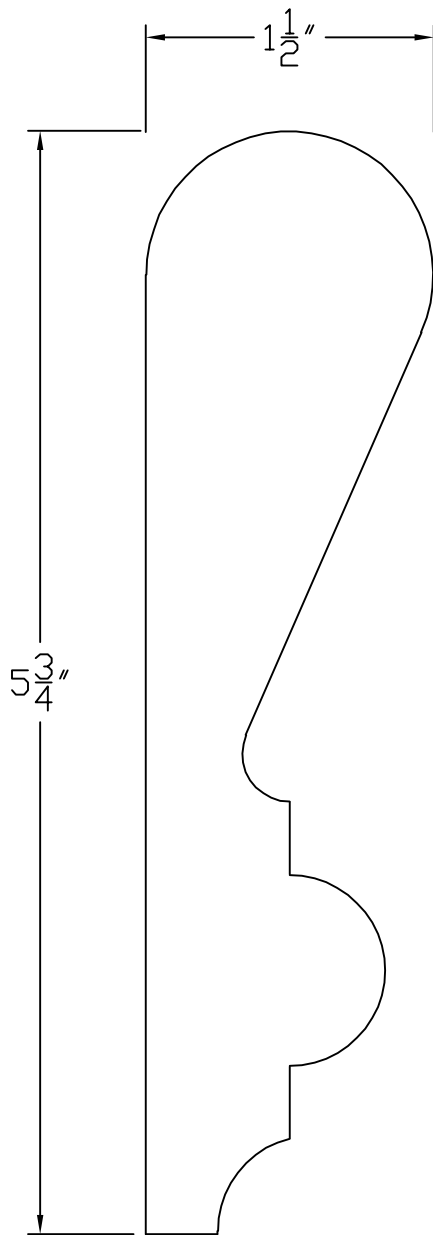

Creative Woodworking N.W., Inc.

1036 S.E. Taylor * Portland, Oregon 97214
Phone:(503) 230-9265 * Fax:(503) 232-9082
www.Creativewoodworkingnw.com

HDRL066
 $1-1/2"$ x $5-3/4"$