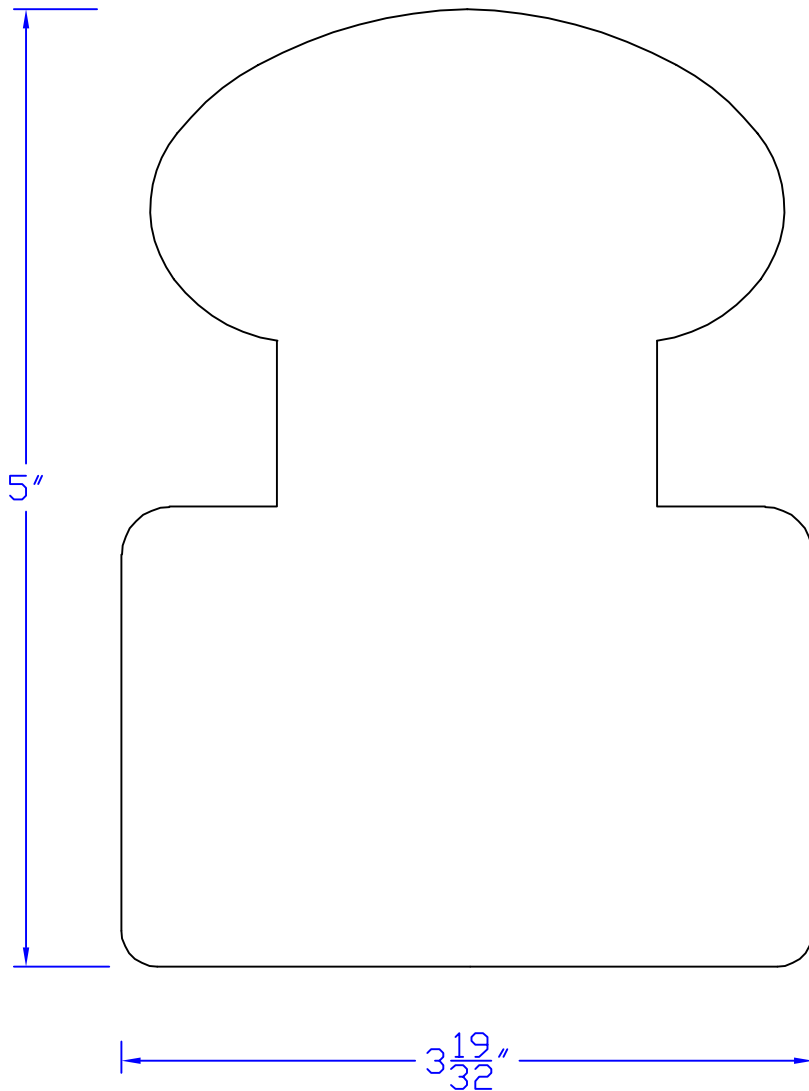

Creative Woodworking N.W., Inc.

1036 S.E. Taylor * Portland, Oregon 97214

Phone:(503) 230-9265 * Fax:(503) 232-9082

www.Creativewoodworkingnw.com

HDRL067

$3-19/32$ " x 5"