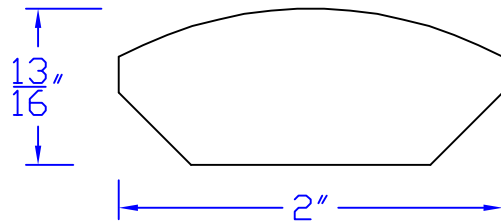

Creative Woodworking N.W., Inc.

1036 S.E. Taylor * Portland, Oregon 97214

Phone:(503) 230-9265 * Fax:(503) 232-9082

www.Creativewoodworkingnw.com

HDRL068

$\frac{13}{16}" \times 2"$