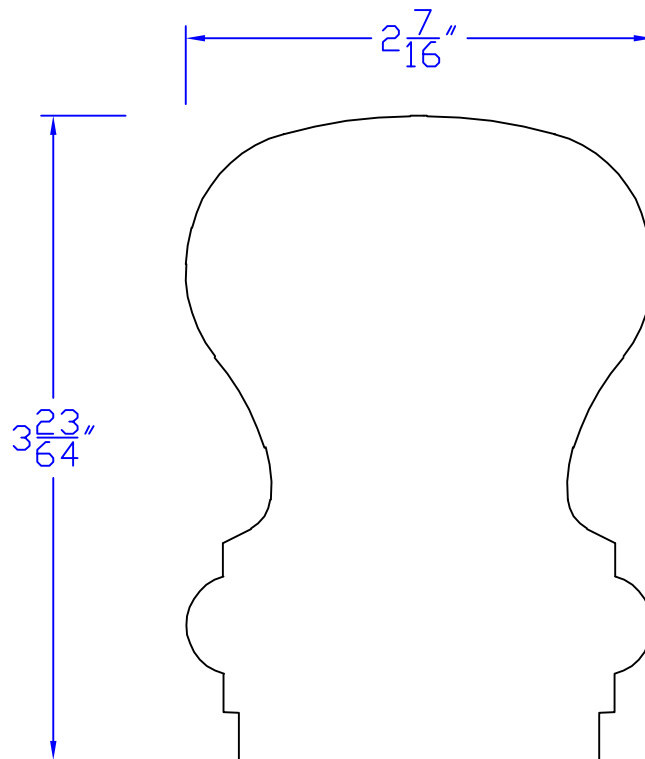

Creative Woodworking N.W., Inc.

1036 S.E. Taylor * Portland, Oregon 97214

Phone:(503) 230-9265 * Fax:(503) 232-9082

www.Creativewoodworkingnw.com

HDRL069

$3\frac{23}{64}$ " x $2\frac{7}{16}$ "