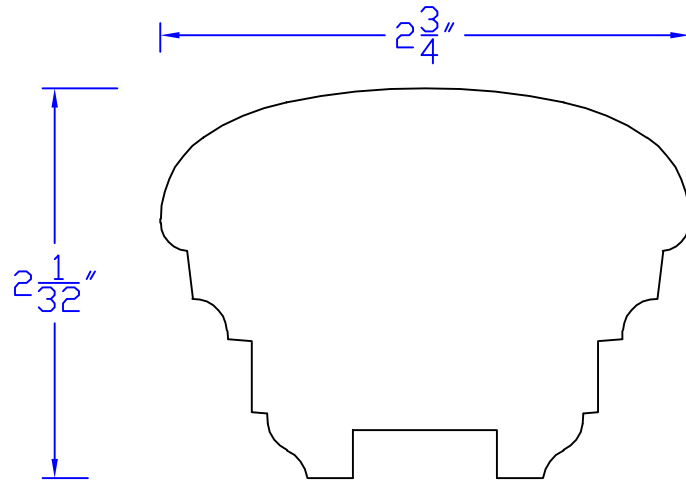

Creative Woodworking N.W., Inc.

1036 S.E. Taylor * Portland, Oregon 97214

Phone:(503) 230-9265 * Fax:(503) 232-9082

www.Creativewoodworkingnw.com

HDRL071

$2\frac{1}{32}$ " \times $2\frac{3}{4}$ "