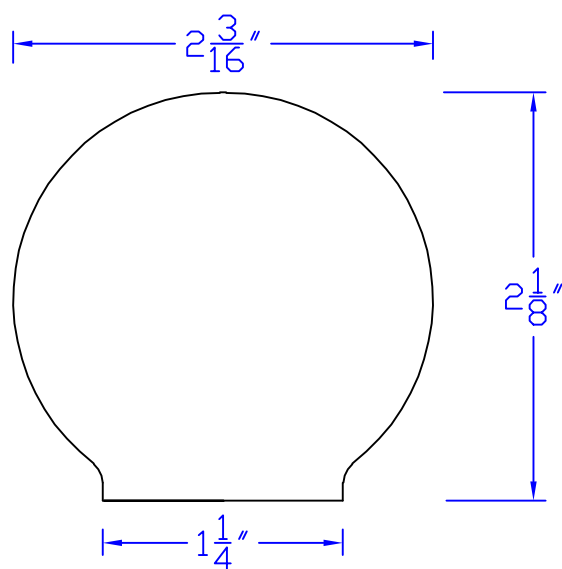

Creative Woodworking N.W., Inc.

1036 S.E. Taylor * Portland, Oregon 97214
Phone:(503) 230-9265 * Fax:(503) 232-9082
www.Creativewoodworkingnw.com

HDRL072

$2-1/8"$ x $2-3/16"$