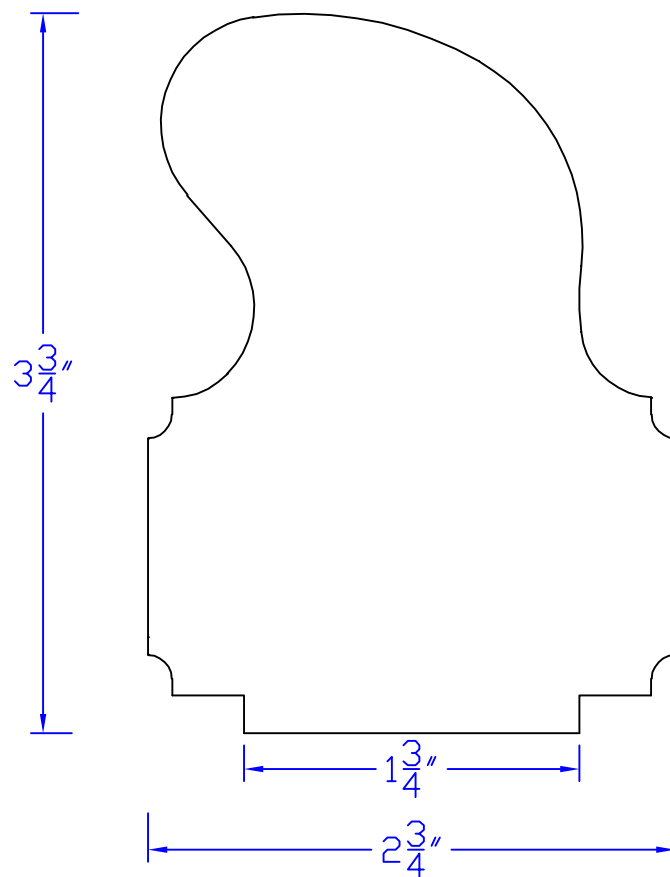

Creative Woodworking N.W., Inc.

1036 S.E. Taylor * Portland, Oregon 97214
Phone:(503) 230-9265 * Fax:(503) 232-9082
www.Creativewoodworkingnw.com

HDRL075
2-3/4" x 3-3/4"