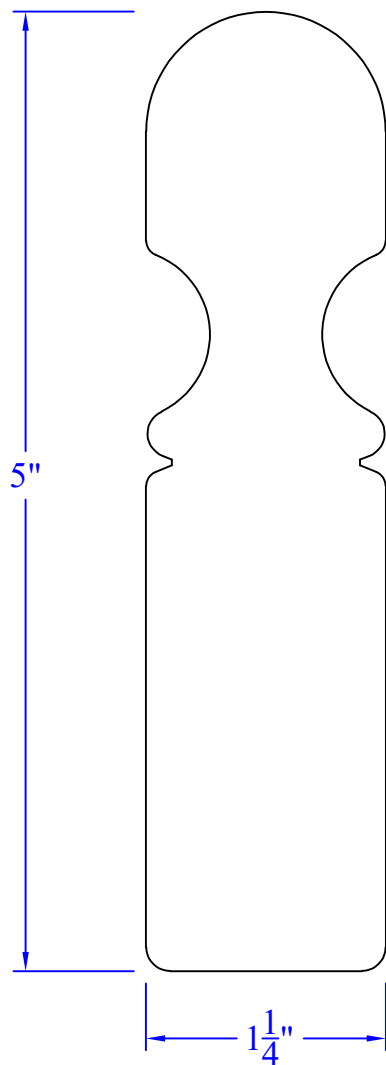

# Creative Woodworking N.W., Inc.

1036 S.E. Taylor \* Portland, Oregon 97214  
Phone:(503) 230-9265 \* Fax:(503) 232-9082  
www.Creativewoodworkingnw.com

**HDRL076**

**1-1/4" x 5"**