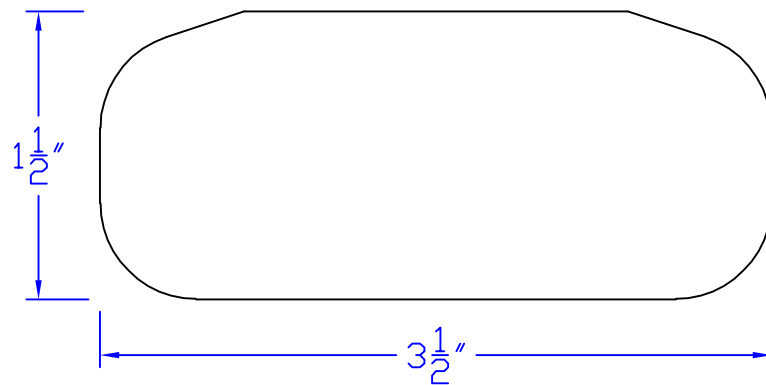

Creative Woodworking N.W., Inc.

1036 S.E. Taylor * Portland, Oregon 97214
Phone:(503) 230-9265 * Fax:(503) 232-9082
www.Creativewoodworkingnw.com

HDRL077
 $1-1/2"$ x $3-1/2"$