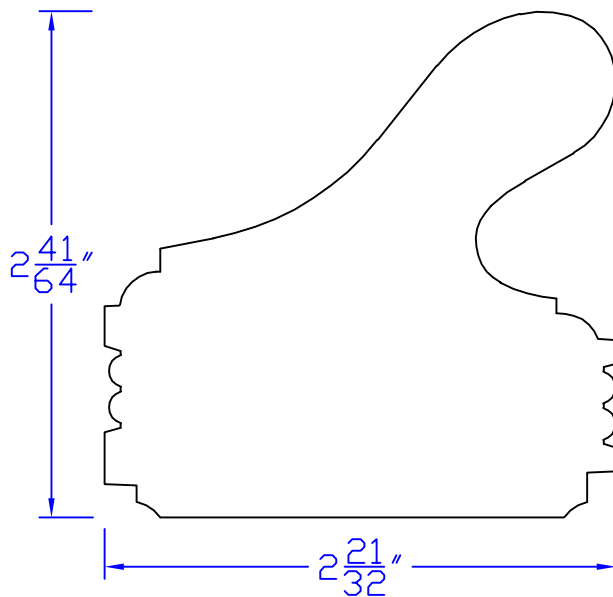

# Creative Woodworking N.W., Inc.

1036 S.E. Taylor \* Portland, Oregon 97214  
Phone:(503) 230-9265 \* Fax:(503) 232-9082  
www.Creativewoodworkingnw.com

HDRL078

$2\frac{41}{64}$ " x  $2\frac{21}{32}$ "