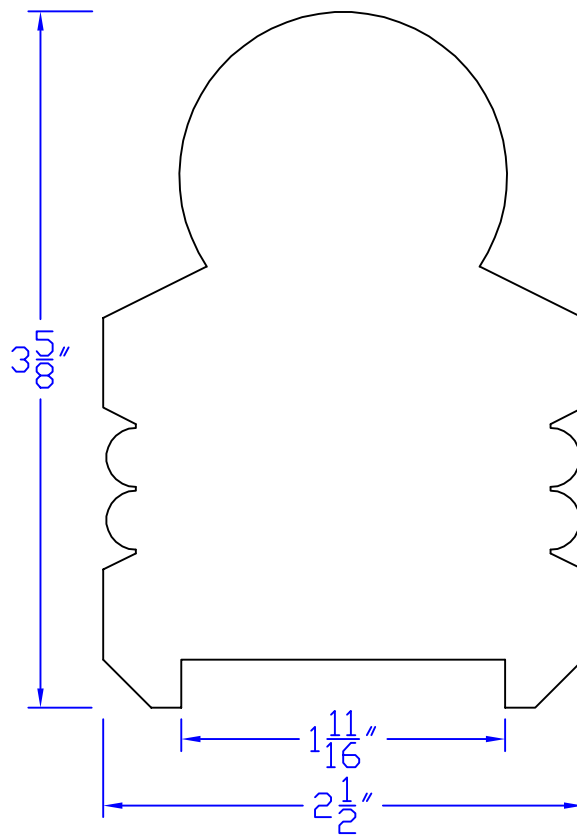

# Creative Woodworking N.W., Inc.

1036 S.E. Taylor \* Portland, Oregon 97214  
Phone:(503) 230-9265 \* Fax:(503) 232-9082  
www.Creativewoodworkingnw.com

HDRL081  
 $2\frac{1}{2}$ "  $\times$   $3\frac{5}{8}$ "